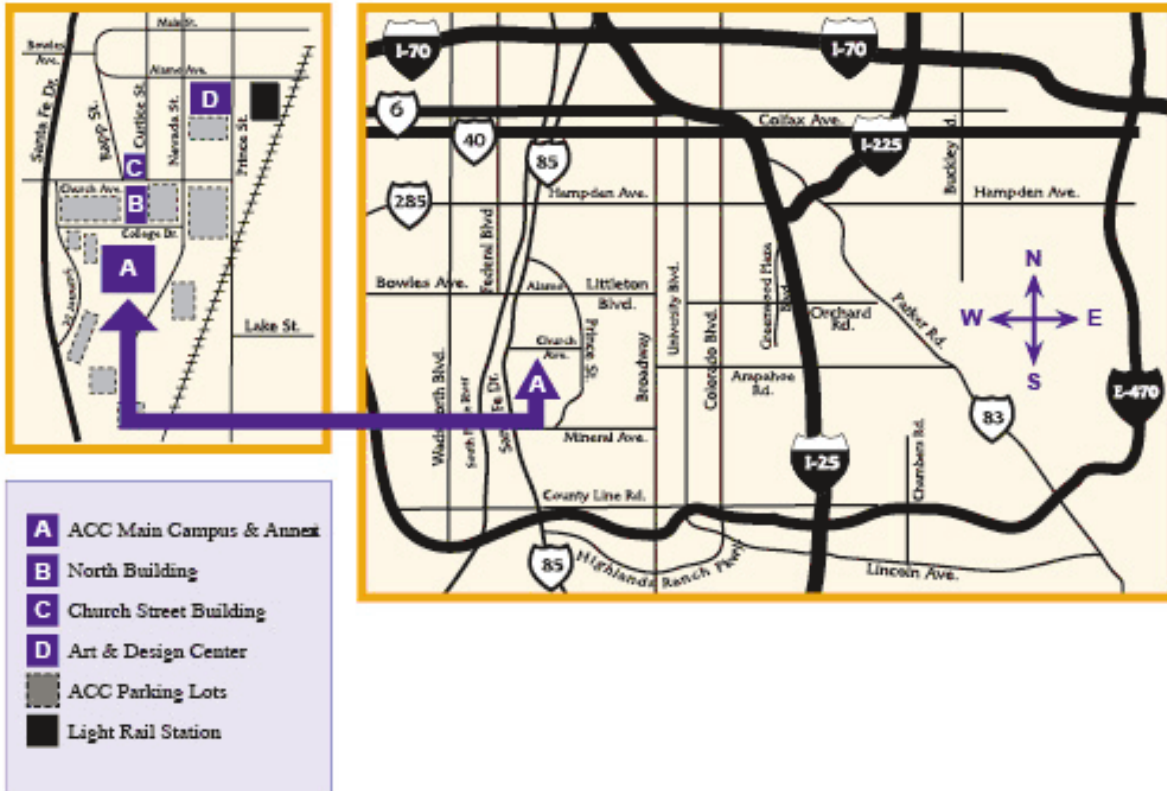

Arapahoe Community College

5900 S Santa Fe Drive

Littleton, CO 80120

303-797-4222

Driving Directions to ACC:

From the North:

- Take I-25 south to Santa Fe Drive. Exit right.
- Take Santa Fe Drive south (about 12 miles) to Church Street.
- Turn left at Church Street. You'll see a gray building at the corner. This is ACC's Main Building.

From the South:

- Take I-25 north to C-470.
- Take C-470 west (toward Grand Junction) to Santa Fe Drive. Exit right.
- Take Santa Fe Drive north (about 3 miles) to Church Street. Turn right. You'll see a gray building at the corner. This is ACC's Main Building.

Arapahoe Community College

Parking

(Lots E & F are closest to meeting rooms/no permits required)

Arapahoe Community College

Meeting Locations:

M 1900 – Dining Area – General Session / Breakout groups: ECE & EI Ed

M 1950 – Registration / Breakfast

M 1800 – Half Moon – Breakout group: Business