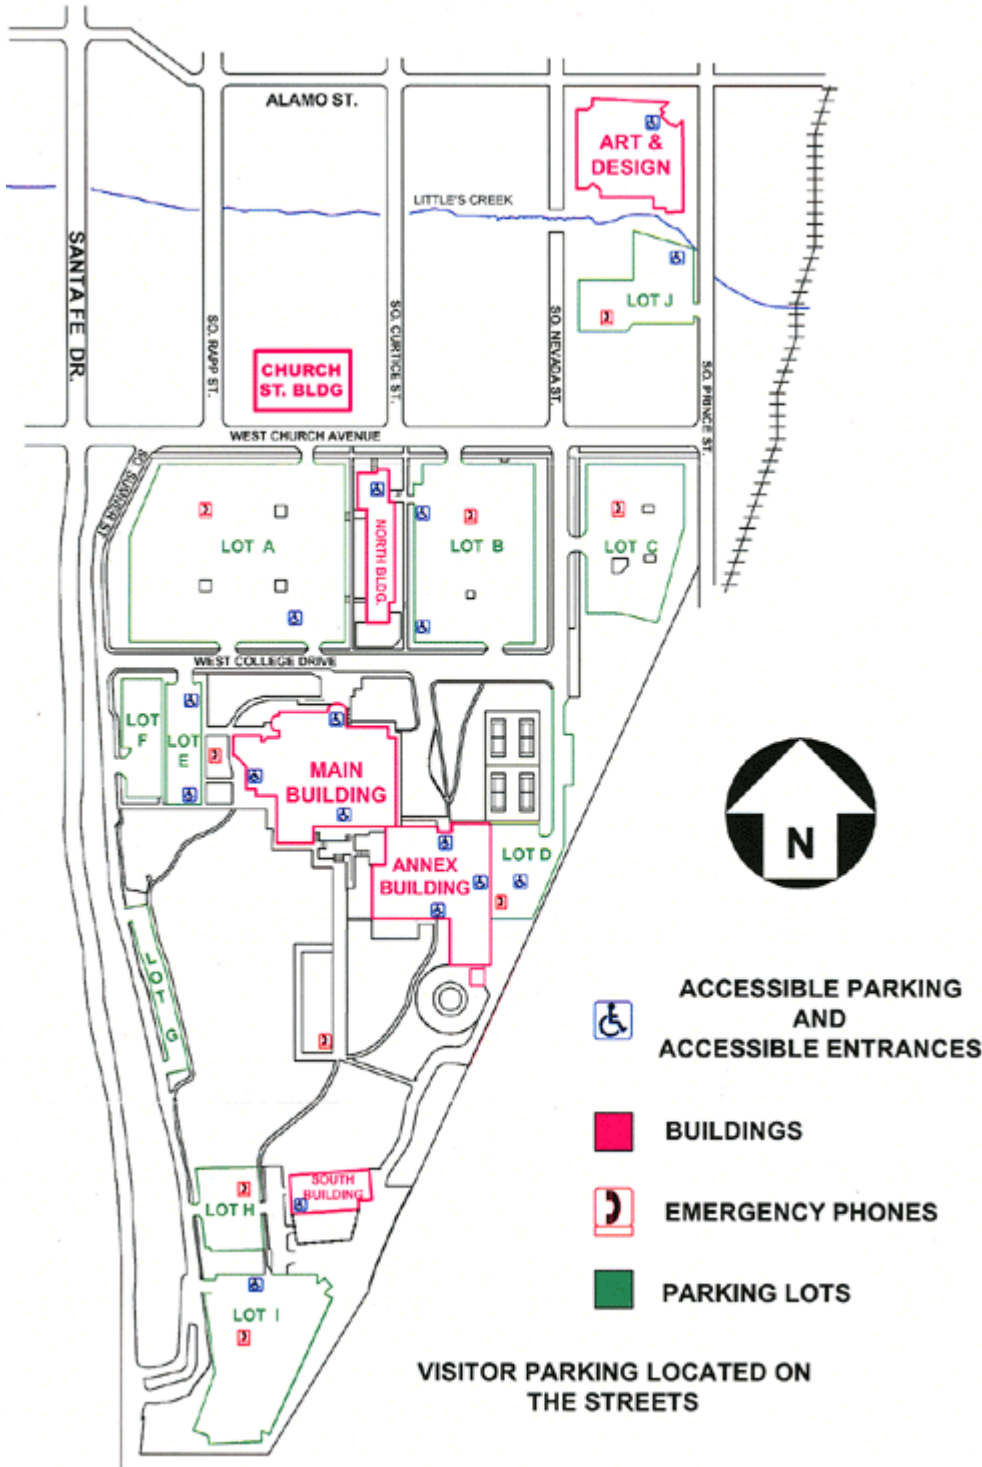

Arapahoe Community College

5900 S Santa Fe Drive

Littleton, CO 80120

303-797-4222

Driving Directions to ACC:

From the North:

- Take I-25 south to Santa Fe Drive. Exit right.
- Take Santa Fe Drive south (about 12 miles) to Church Street.
- Turn left at Church Street. You'll see a gray building at the corner. This is ACC's Main Building.

From the South:

- Take I-25 north to C-470.
- Take C-470 west (toward Grand Junction) to Santa Fe Drive. Exit right.
- Take Santa Fe Drive north (about 3 miles) to Church Street. Turn right. You'll see a gray building at the corner. This is ACC's Main Building.

Arapahoe Community College

Parking

(Lots E & F are closest to meeting rooms/no permits required)

Arapahoe Community College

Meeting Locations:

M 1900 – Dining Area – General Session / Breakout groups: ECE & EI Ed

M 1950 – Registration / Breakfast

M 1800 – Half Moon – Breakout group: Business